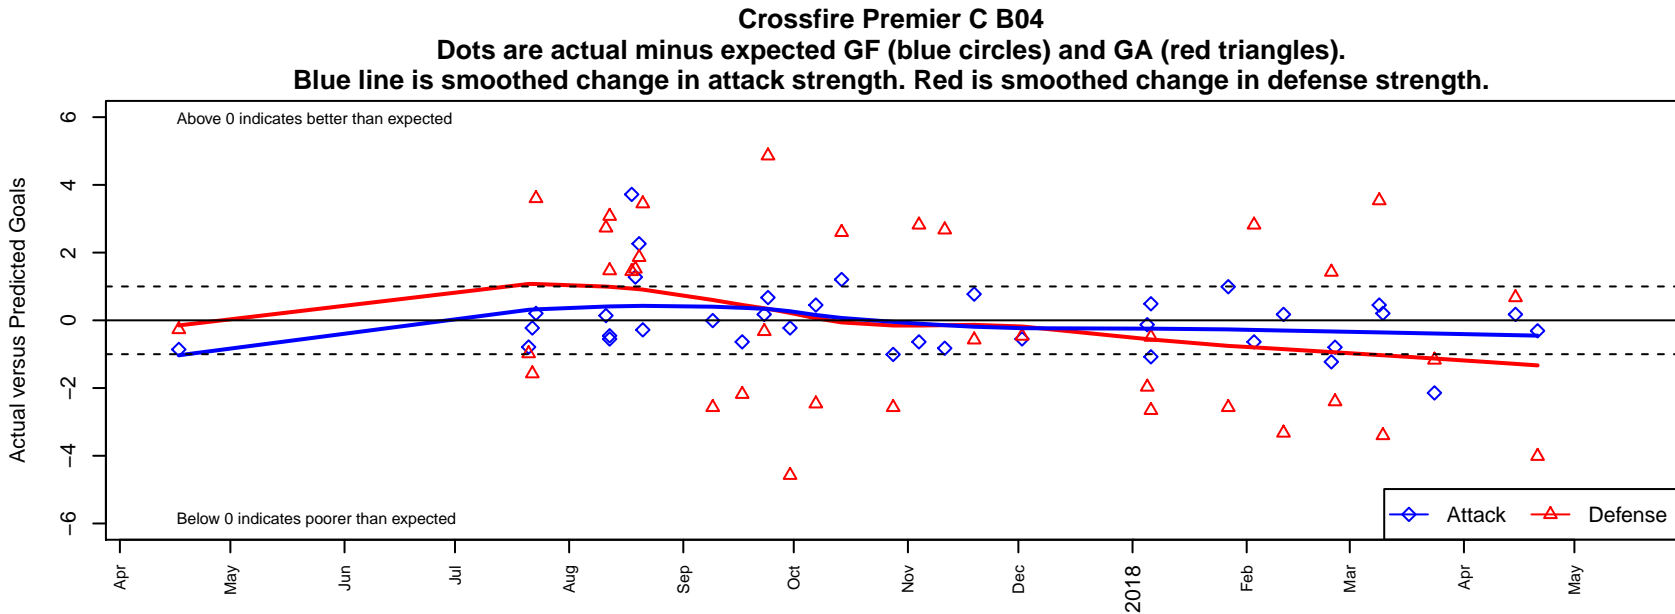

Crossfire Premier C B04

Crossfire Premier SC
 Redmond, WA
 B04 total strength=945
 attack=2.81 defense=0.97
 fall league = RCL B04 Div 3
 notes= Rairdon 2014-5

alt names used:
 Crossfire Premier B04 C
 CROSSFIRE PREMIER B04 C (WA)
 CROSSFIRE PREMIER B04 C (WA)
 CROSSFIRE PREMIER B04 C (WA)
 Crossfire B04C
 Crossfire Premier B04 C

**attack and defense variance (black dot)
relative to other teams
and top 10 in region**

**attack and defense rating
relative to others at age
and all opponents in last 13 months**

Performance relative to 13 month average