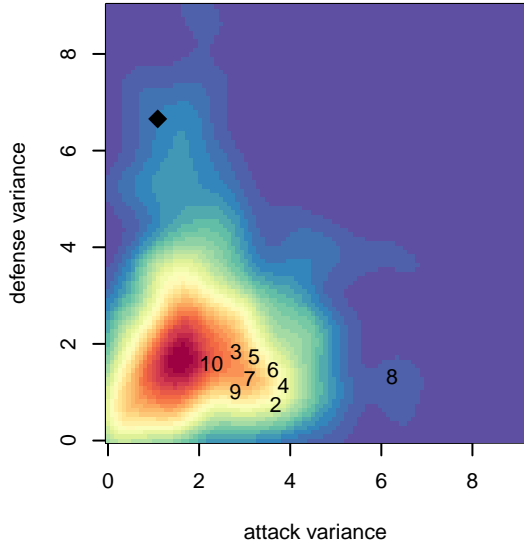

Crossfire Premier C B04

Crossfire Premier SC
 Redmond, WA
 B04 total strength=945
 attack=2.81 defense=0.97
 fall league = RCL B04 Div 3
 notes= Rairdon 2014-5

alt names used:
 Crossfire Premier B04 C
 CROSSFIRE PREMIER B04 C (WA)
 CROSSFIRE PREMIER B04 C (WA)
 CROSSFIRE PREMIER B04 C (WA)
 Crossfire B04C
 Crossfire Premier B04 C

**attack and defense variance (black dot)
relative to other teams
and top 10 in region**

**attack and defense rating
relative to others at age
and all opponents in last 13 months**

Performance relative to 13 month average