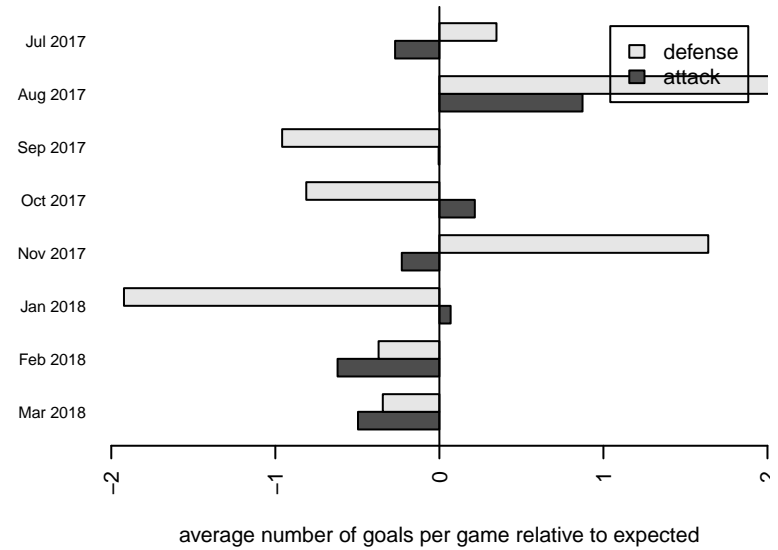

Performance relative to 13 month average