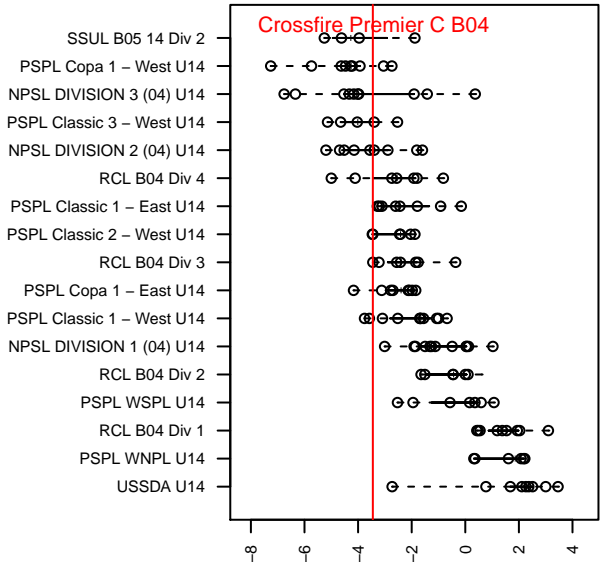

Crossfire Premier C B04

Crossfire Premier SC
 Redmond, WA
 B04 total strength=945
 attack=2.81 defense=0.97
 fall league = RCL B04 Div 3
 notes= Rairdon 2014-5

alt names used:
 Crossfire Premier B04 C
 CROSSFIRE PREMIER B04 C (WA)
 CROSSFIRE PREMIER B04 C (WA)
 CROSSFIRE PREMIER B04 C (WA)
 Crossfire B04C
 Crossfire Premier B04 C

**attack and defense variance (black dot)
relative to other teams
and top 10 in region**

**attack and defense rating
relative to others at age
and all opponents in last 13 months**

Performance relative to 13 month average