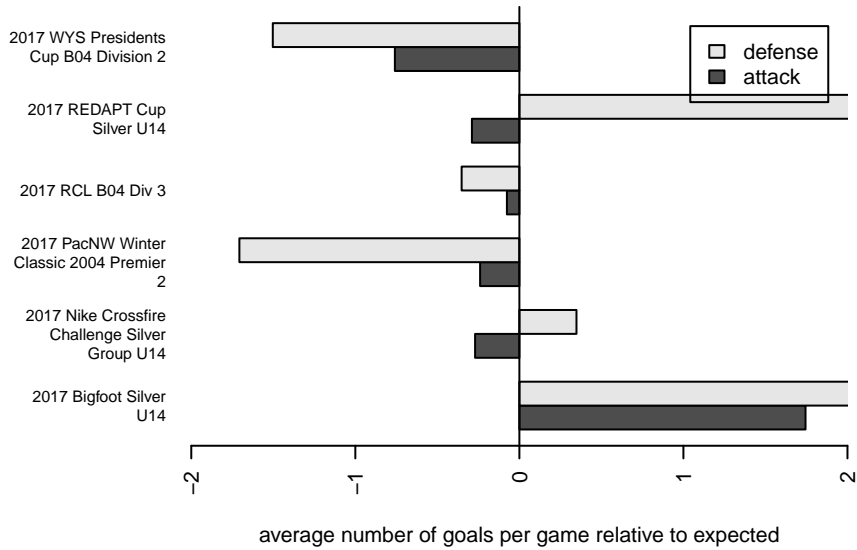

Crossfire Premier C B04

Crossfire Premier SC
 Redmond, WA
 B04 total strength=945
 attack=2.81 defense=0.97
 fall league = RCL B04 Div 3
 notes= Rairdon 2014-5

alt names used:
 Crossfire Premier B04 C
 CROSSFIRE PREMIER B04 C (WA)
 CROSSFIRE PREMIER B04 C (WA)
 CROSSFIRE PREMIER B04 C (WA)
 Crossfire B04C
 Crossfire Premier B04 C

Venues played:
 2016 WYS Presidents Cup B04 Division 2
 2017 Nike Crossfire Challenge Silver Group U1
 2017 REDAPT Cup Silver U14
 2017 Bigfoot Silver U14
 2017 RCL B04 Div 3
 2017 PacNW Winter Classic 2004 Premier 2
 2017 WYS Presidents Cup B04 Division 2

**attack and defense variance (black dot)
relative to other teams
and top 10 in region**

**attack and defense rating
relative to others at age
and all opponents in last 13 months**

Performance relative to 13 month average