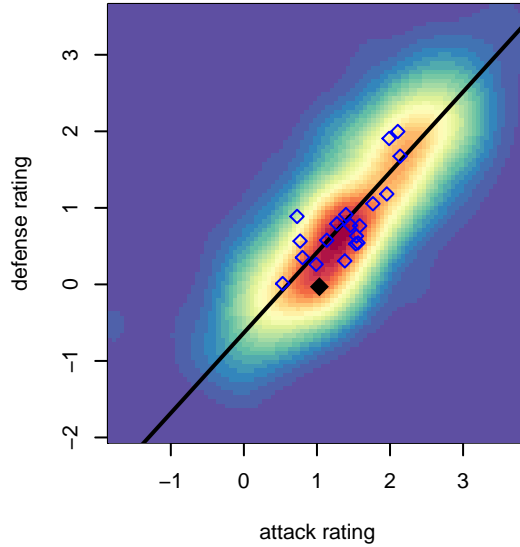

Crossfire Premier C B04

Crossfire Premier SC
 Redmond, WA
 B04 total strength=945
 attack=2.81 defense=0.97
 fall league = RCL B04 Div 3
 notes= Rairdon 2014-5

alt names used:
 Crossfire Premier B04 C
 CROSSFIRE PREMIER B04 C (WA)
 CROSSFIRE PREMIER B04 C (WA)
 CROSSFIRE PREMIER B04 C (WA)
 Crossfire B04C
 Crossfire Premier B04 C

**attack and defense variance (black dot)
relative to other teams
and top 10 in region**

**attack and defense rating
relative to others at age
and all opponents in last 13 months**

Performance relative to 13 month average